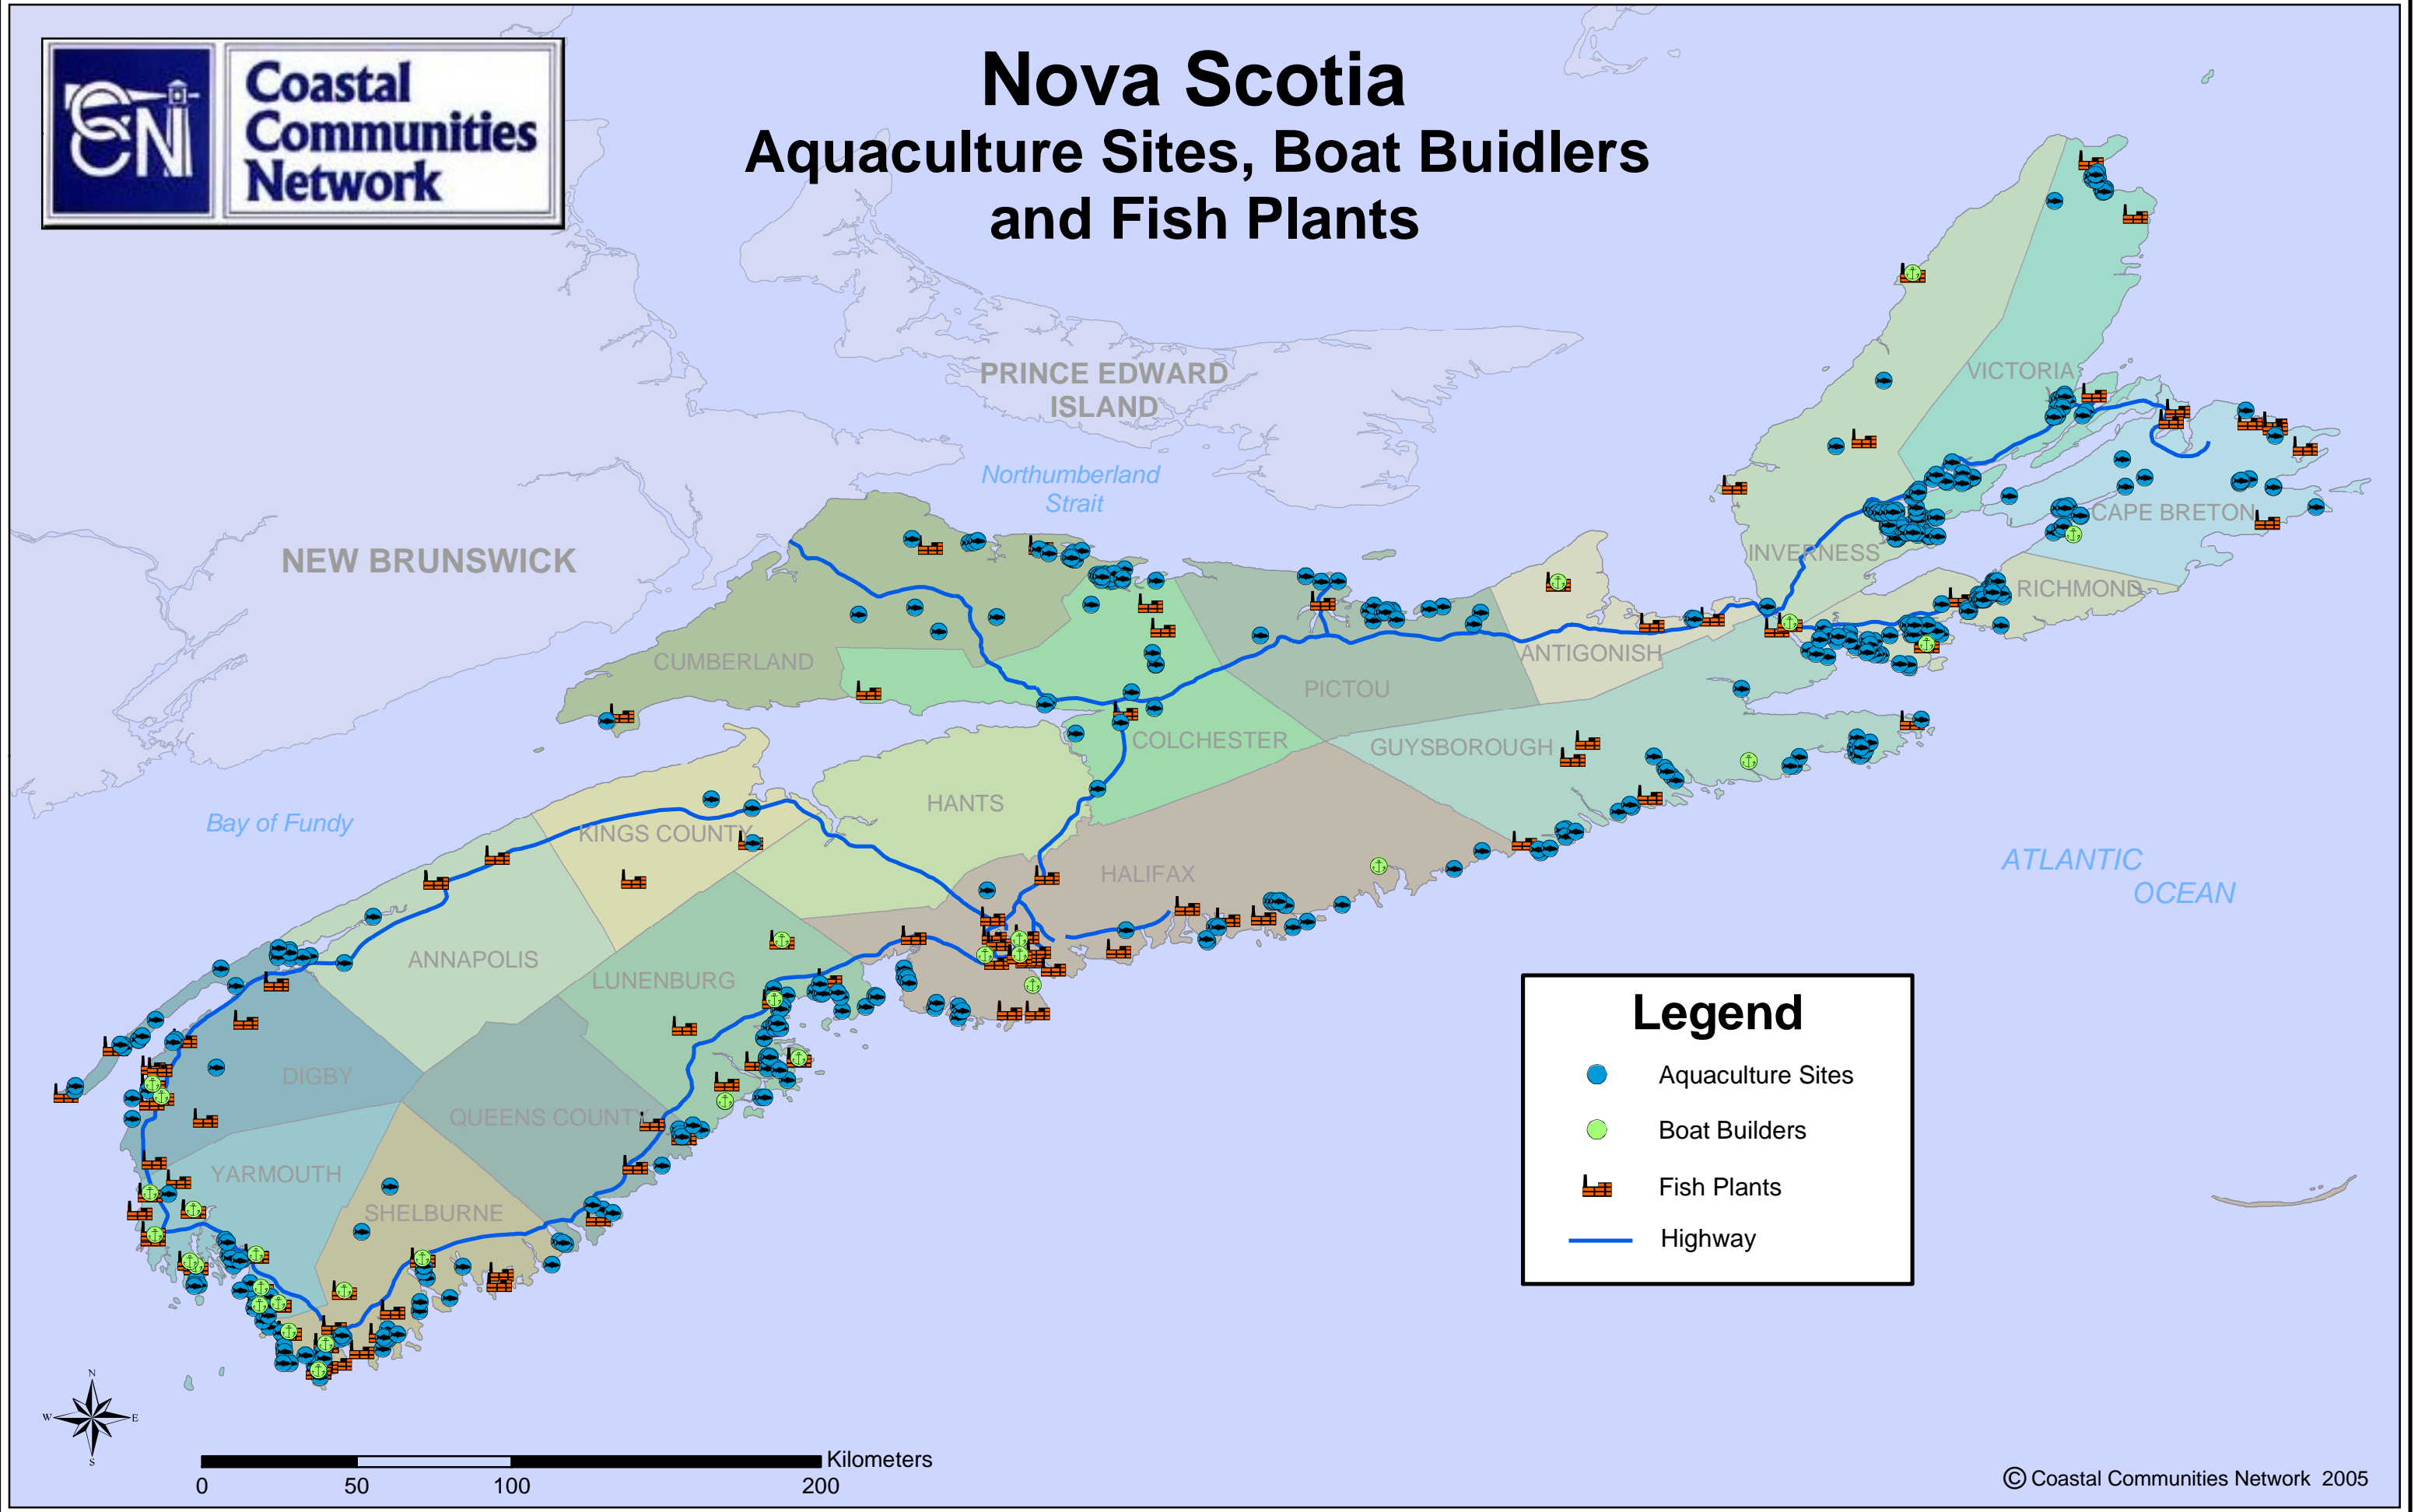

**Coastal  
Communities  
Network**

# Nova Scotia Aquaculture Sites, Boat Builders and Fish Plants

## Legend

-  Aquaculture Sites
-  Boat Builders
-  Fish Plants
-  Highway

0 50 100 200 Kilometers